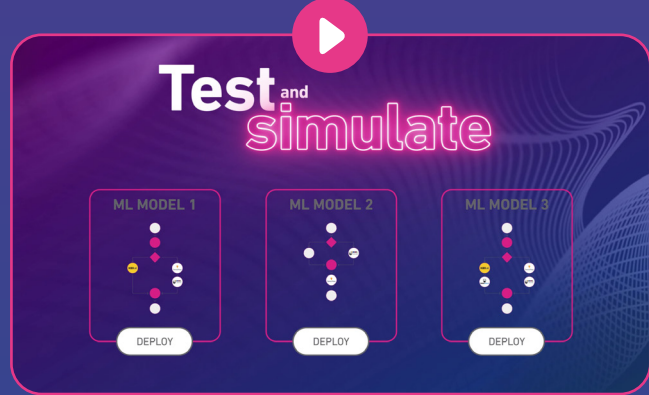

WATCH NOW

PowerCurve Machine Learning